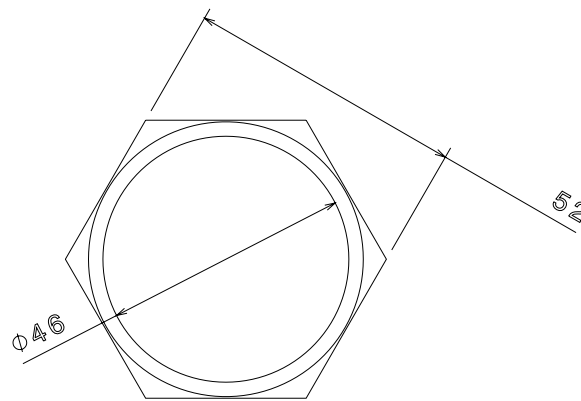

PRODUCT CODE: MBBS5
MALE BRASS BUSH: SHORT

DESCRIPTION

2" Male Brass Bush: Short

FINISH

Self Colour

MATERIAL

Brass

PACKAGING

Packed in qty 25

ADDITIONAL NOTES

Conforms to BS EN61386-1

Isometric view

Side view

Top view