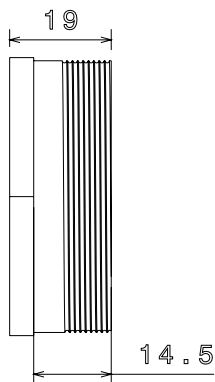

PRODUCT CODE: MBBS5
MALE BRASS BUSH: SHORT

DESCRIPTION

2" Male Brass Bush: Short

FINISH

Self Colour

MATERIAL

Brass

PACKAGING

Packed in qty 25

ADDITIONAL NOTES

Conforms to BS EN61386-1

Isometric view

Side view

Top view